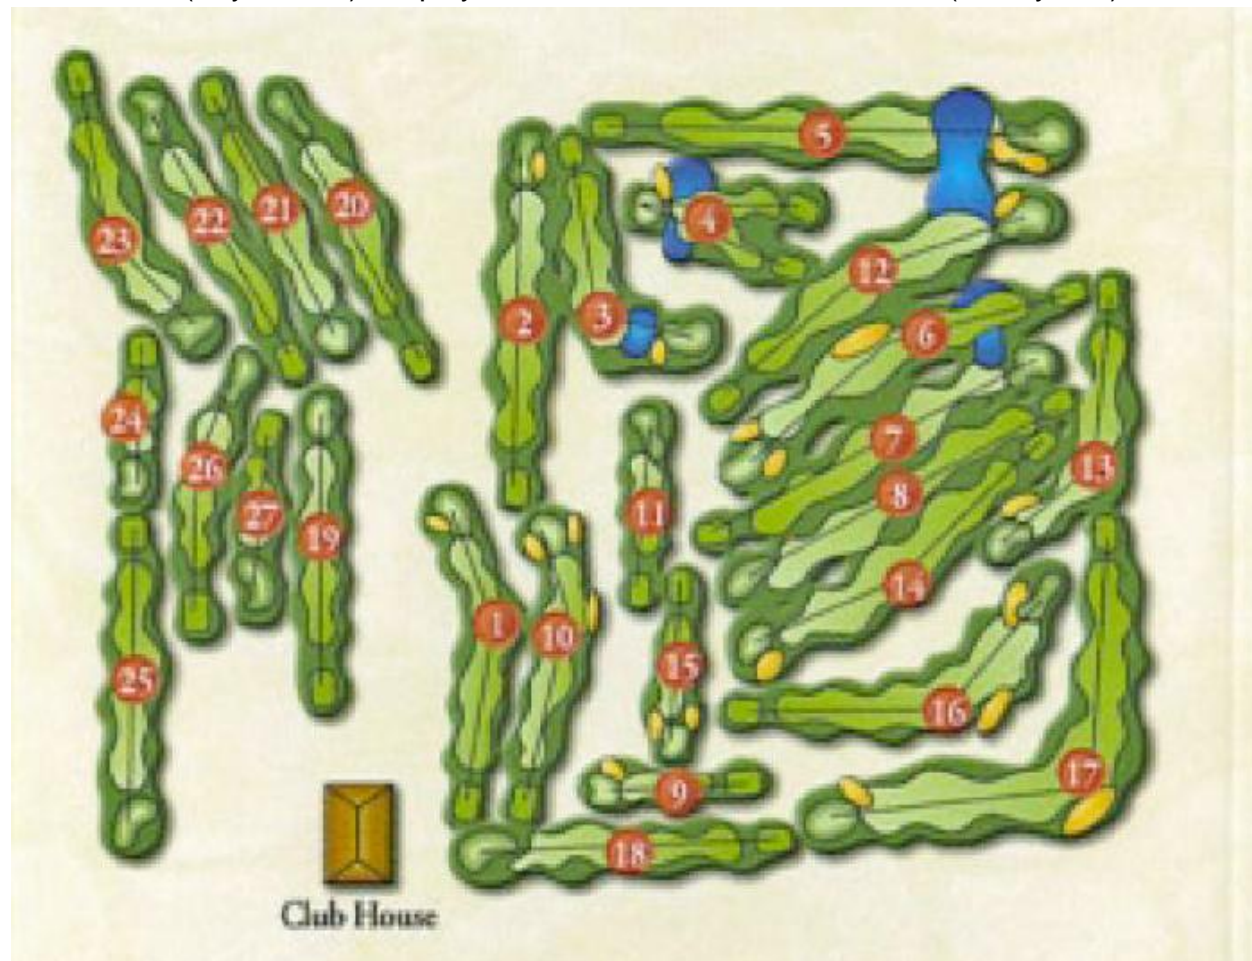

Pepsi Little People's Golf Championships

Scorecards – Westview Golf Course, Quincy, IL

Division 3-G (Girls 8-9) will play holes #19-#27 from the **ORANGE** tees (1768 yards)
Division 4-G (Girls 10-11) will play holes #19-#27 TWICE from the **RED** tees (4918 yards)
Division 5-G (Girls 12-13) will play holes #1-#18 from the **YELLOW** tees (5387 yards)
Division 6-G (Girls 14-15) will play holes #1-#18 from the **WHITE** tees (5977 yards)
Division 7-G (Girls 16-18) will play holes #1-#18 from the **WHITE** tees (5977 yards)
Division 3-B (Boys 8-9) will play holes #19-#27 from the **RED** tees (2459 yards)
Division 4-B (Boys 10-11) will play holes #1-#18 from the **RED** tees (4946 yards)
Division 5-B (Boys 12-13) will play holes #1-#18 from the **WHITE** tees (5977 yards)
Division 6-B (Boys 14-15) will play holes #1-#18 from the **BLUE** tees (6512 yards)
Division 7-B (Boys 16-18) will play holes #1-#18 from the **BLUE** tees (6512 yards)

FRONT NINE

PAR	4	4	4	3	5	5	4	4	3	36
BLUE	356	410	320	$\frac{195}{124}$	509	502	407	418	165	$\frac{3282}{3211}$
WHITE	334	381	290	$\frac{150}{118}$	472	462	385	402	151	$\frac{3027}{2995}$
GOLD	324	367	279	107	421	448	373	329	137	2785
HANDICAP	11	9	5	17	7	13	3	1	15	
HOLE	1	2	3	4	5	6	7	8	9	Out
	298	328	245	92	359	412	352	318	120	2524
HANDICAP	13	9	5	17	1	3	7	11	15	