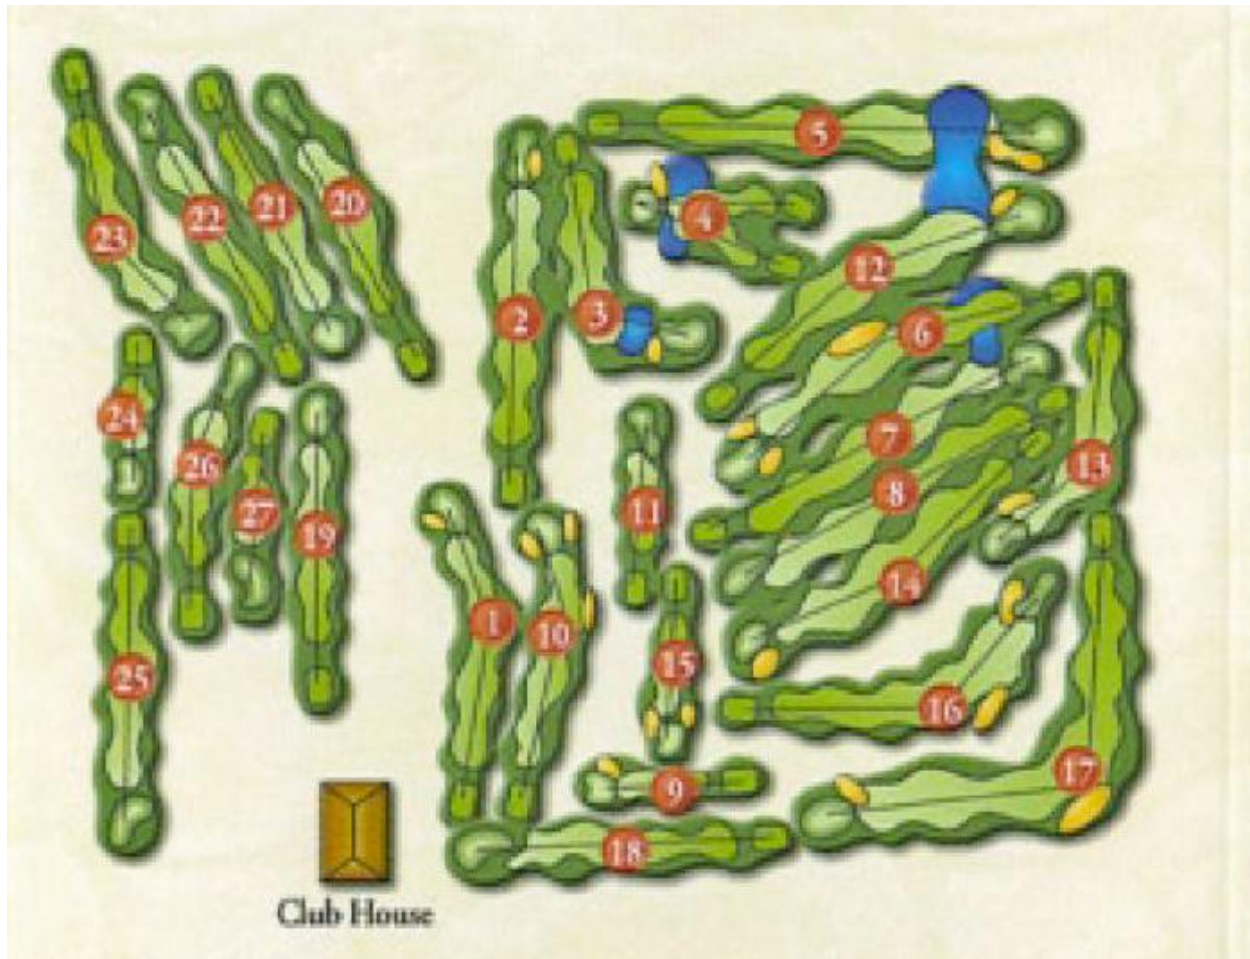

Pepsi Little People's Golf Championships

Scorecards – Westview Golf Course, Quincy, IL

Division 3-G (Girls 8-9) will play holes #19-#27 from the **ORANGE** tees (1768 yards)
Division 4-G (Girls 10-11) will play holes #19-#27 TWICE from the **RED** tees (4918 yards)
Division 5-G (Girls 12-13) will play holes #1-#18 from the **YELLOW** tees (5387 yards)
Division 6-G (Girls 14-15) will play holes #1-#18 from the **WHITE** tees (5977 yards)
Division 7-G (Girls 16-18) will play holes #1-#18 from the **WHITE** tees (5977 yards)
Division 3-B (Boys 8-9) will play holes #19-#27 from the **RED** tees (2459 yards)
Division 4-B (Boys 10-11) will play holes #1-#18 from the **RED** tees (4946 yards)
Division 5-B (Boys 12-13) will play holes #1-#18 from the **WHITE** tees (5977 yards)
Division 6-B (Boys 14-15) will play holes #1-#18 from the **BLUE** tees (6512 yards)
Division 7-B (Boys 16-18) will play holes #1-#18 from the **BLUE** tees (6512 yards)

Following are the hole yardages for Girls 8-9 playing from the ORANGE tees at Westview

HOLE NUMBER	YARDAGE	PAR
19	190	4
20	285	5
21	197	4
22	227	4
23	214	4
24	83	3
25	209	4
26	210	4
27	153	4
TOTAL	1768	36